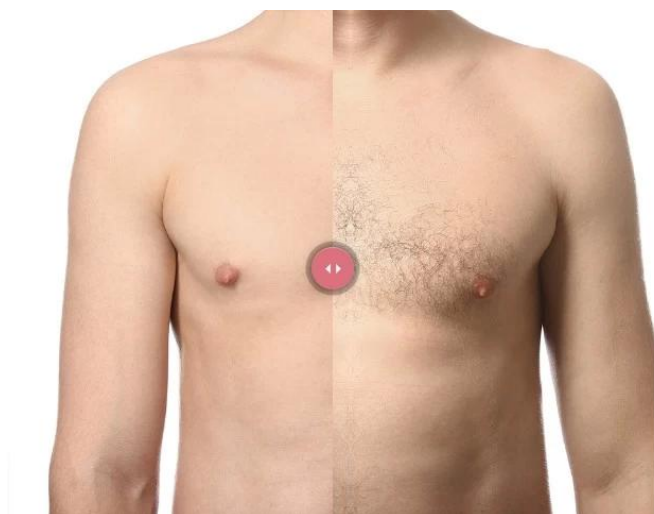

Applicator
1205mm
E-Select

Medical handle
350g lightweight handle

14 inch big screen
quick touch
easy operate

The image features a large, black, vertical laser hair removal machine on four casters. At the top, there is a large 14-inch touchscreen displaying a woman's face. Below the screen are several control buttons and a dial. A purple diagonal line runs across the image, pointing from the machine towards the feature callouts on the left. The background is a soft-focus image of a woman's legs and torso, suggesting the machine's use in a spa or clinic setting.

Zmniejszony ból

Komfort pacjenta dzięki ciągłemu chłodzeniu skóry znacznie zmniejsza ból i dyskomfort.

Depilacja przed i po

Ekran dotykowy LED

Inteligentny system sterowania

14-calowy ekran 4K, inteligentny dotyk