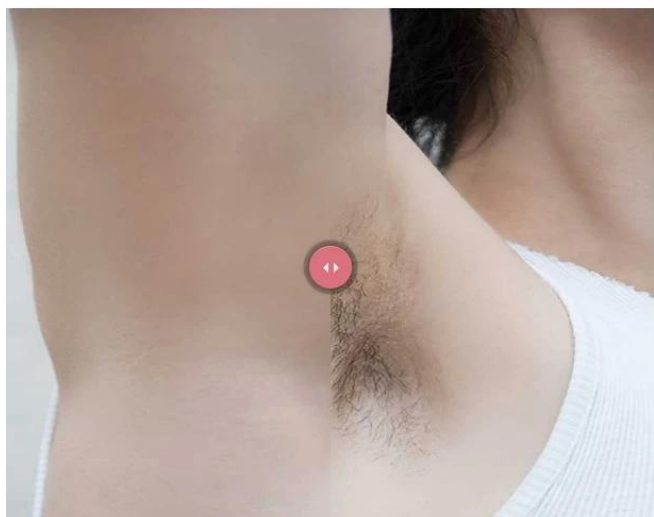

Ekran dotykowy LED

Inteligentny system sterowania

14-calowy ekran 4K, inteligentny dotyk

- Konfigurowalne ustawienia wstępne leczenia
- Z mężczyznami i kobietami, 6 stylów skórek do wyboru
- Łatwy w obsłudze, zapewniający umiejętności operacyjne i usługi dydaktyczne
- Bezpłatne logo i język można dostosować na ekranie