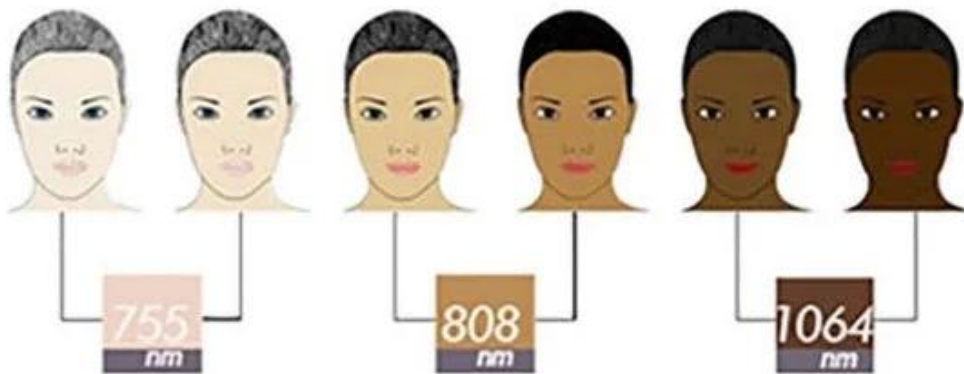

Diode Laser

15 Bar **1800W** Handle

*Increase the treatment head of nasal hair
and treat small parts easily

--Single 808 wave or 755nm/808nm/1064nm double wave and triple wave for option. For all skin type.

12*20mm or 12*35mm handle

Suitable for any unwanted hair on areas like face, arms, armpits, chest, back, bikini, legs...

For all skin types

755nm / 808nm / 1064 nm

The handle equipped with 3 wavelength: Alex 755nm, speed 808nm and long pulse 1064nm

Speed 808nm: Golden standard wavelength for all hair types

Alex 755nm: Specific effective for blonde hair, fine hair

Long Pulse 1064nm: Specific effective for dark, tanned skin

Treatment Effect

This is the clinical result of hair removal
It takes 3--5 times to realize
permanently hair removal

Machine Program hair removal machine

1. 12.4 inch big touch screen, humanized designed
2. Male/femal, body parts, 6 skin types for option.
3. English+your native language.
4. Free OEM program service(logo/system...)