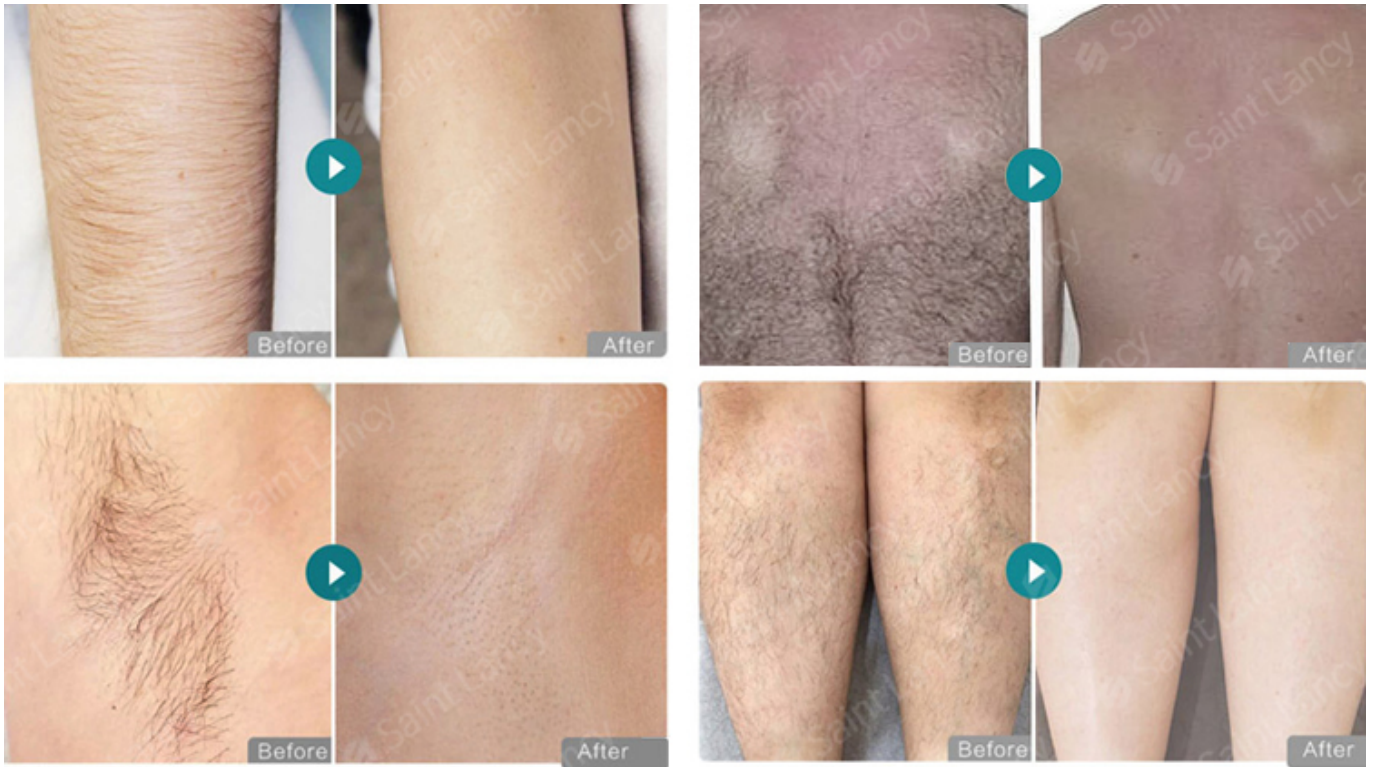

**755nm+808nm+1064nm**

**ALEX 755nm**

**For white skin**

(fine, golden hair removal )

**SPEED 810nm**

**For yellow neutral skin**

(brown hair removal)

**YAG 1064nm**

**For black skin**

(black hair removal)

**10bars 1200W+15bars 1800W diode laser:**

**\* Germany Dilas imported laser bar. (Newest and Best Quality Golden Laser Bar)**

**\* Shots: 20-50 million shots time**

**\* 755 808 1064nm is for all skin and hair style hair removal**