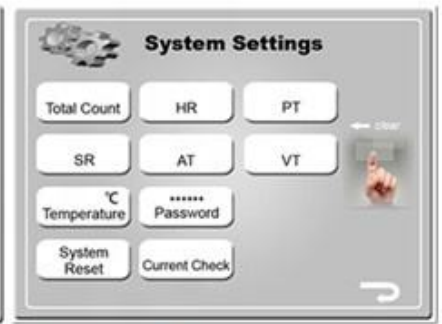

Screen interfac

Professional Screen, Easy operation

Main Menu

8.4 inch true color big touch screen
Super cool touch Experience.

IPL mode:

5 options for skin treatment

IPL mode:

operation interface

Multi-language screen:

6 languages for your choice

System setting

System setting

Size Information

Probe	IPL: 15*50mm imported UK lamp
Wavelength	420/510/560/585/640/690/755nm
Lifetime	150,000-30,000 shots
Screen	8.4 inch Colorful Touch Screen
Cooling System	1200W TEC Cooling + Air Cooling + Water Cooling 3 in 1 system
Warranty	2 Years for machine
Plug	US,EU,AU, 110V and 220V
Weight	30KG
Logo	Add logo for free
Language	Any language as yours

Multi-angle display

Left view

Front view

right elevation