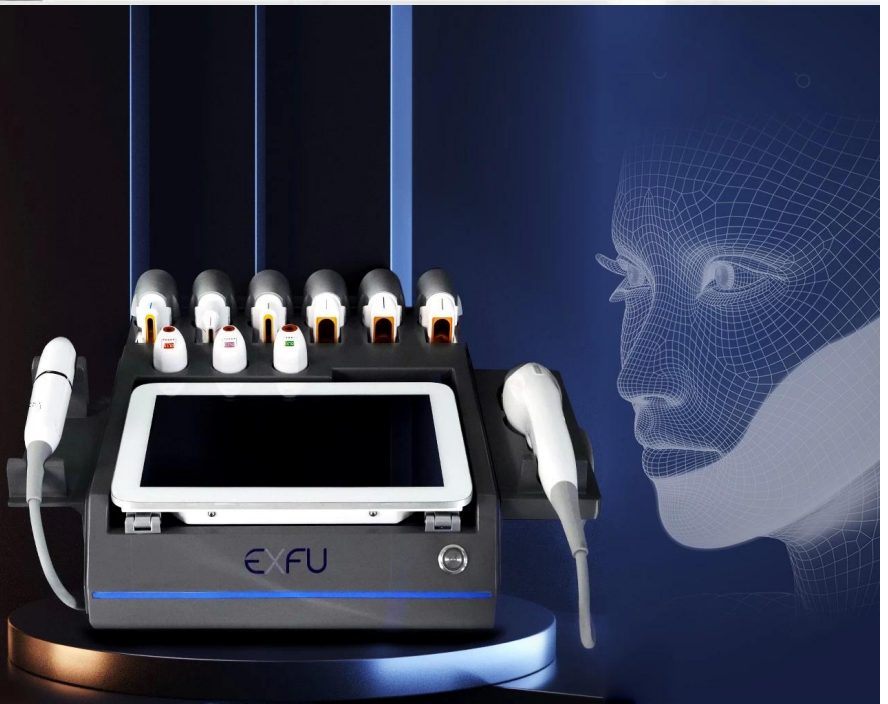

# EXFU

— Simple · Safe · Enjoy —

March beauty good time! Exfu's full range of beauty instruments is your choice!

\$800 off coupons are being issued!

Welcome to inquire! 7X24 hours online service!

The advertisement features a central white EXFU LASER machine on a dark blue stage. The machine has a monitor at the top displaying a woman's face. Surrounding the machine are five callout boxes: 'Start key' (a button on the side), 'Rotate 360°' (a blue arrow indicating rotation), '3 Wavelengths' (three overlapping circles labeled 755nm, 808nm, and 1064nm), 'Rotate screen' (a monitor on a swivel base), and 'Medical handle' (a handpiece emitting a red laser beam). The background is a dark blue curved surface with light streaks. At the top, there is a banner with the Alibaba.com logo and a red 'SUPER SEPTEMBER' tag. The words 'EXFU' and 'LASER' are written in large, bold, purple letters above the machine.

Rotate screen

Medical handle

**NEW**  
**Portable Diode Laser**

**EM S**  
Slimming machine

## EXFU™ Find X Complete 360° Body Shaping Solution

Targeting Fat, Muscle,  
and Body Treatments  
The Advanced 5-in-1 Solution

# IPL+Laser Multifunctional Machine

**7D**  
**Focused  
Ultrasound**

[Learn More](#)