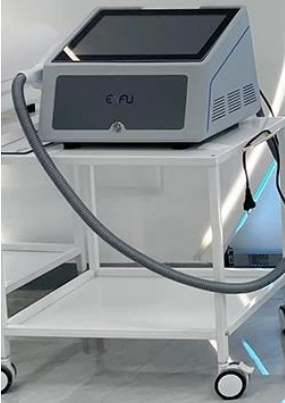

# EXFU

— Simple · Safe · Enjoy —

March beauty good time! Exfu's full range of beauty instruments is your choice!

\$800 off coupons are being issued!

Welcome to inquire! 7X24 hours online service!

The advertisement features a central white EXFU LASER machine on a dark blue stage. The machine has a monitor at the top displaying a woman's face. Surrounding the machine are five callout boxes: 'Start key' (a button on the side), 'Rotate 360°' (a blue arrow indicating rotation), '3 Wavelengths' (three overlapping circles labeled 755nm, 808nm, and 1064nm), 'Rotate screen' (a monitor on a swivel base), and 'Medical handle' (a handpiece emitting a red laser beam). The background is a dark blue curved surface with light streaks. At the top, there is a banner with the Alibaba.com logo and a red 'SUPER SEPTEMBER' tag. The words 'EXFU' and 'LASER' are written in large, bold, purple letters above the machine.

Rotate screen

Medical handle

**NEW**  
**Portable Diode Laser**

**EM S**  
Slimming machine

# IPL+Laser Multifunctional Machine

**7D**  
**Focused  
Ultrasound**

[Learn More](#)