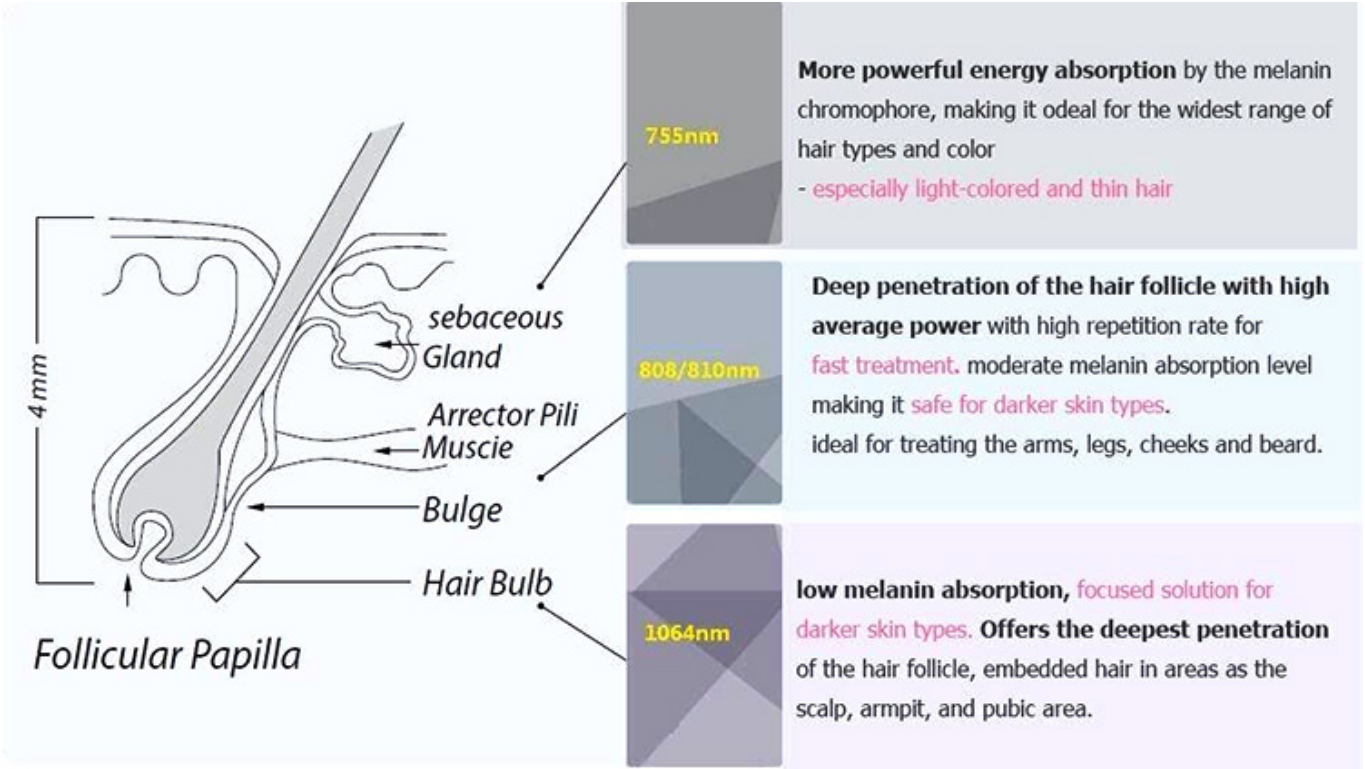

2.Cooling

- * turn on machine, immediately cooling , immediately hair removal
- * good cooling longer handle lifespan
- * real ice painless hair removal effect

12*24mm or 12*36mm handle

Suitable for any unwanted hair on areas like face, arms, armpits, chest, back, bikini, legs...

3.Safety Use On All Skin Type

- 1.Alex 755nm for light skin
- 2.Speed Diode 808nm for yellow skin
- 3.Long Pulse 1064nm for darker skin

More powerful energy absorption by the melanin chromophore, making it odeal for the widest range of hair types and color
 - especially light-colored and thin hair

Deep penetration of the hair follicle with high average power with high repetition rate for fast treatment. moderate melanin absorption level making it safe for darker skin types.
 ideal for treating the arms, legs, cheeks and beard.

low melanin absorption, focused solution for darker skin types. Offers the deepest penetration of the hair follicle, embedded hair in areas as the scalp, armpit, and pubic area.

Hair removal comparison