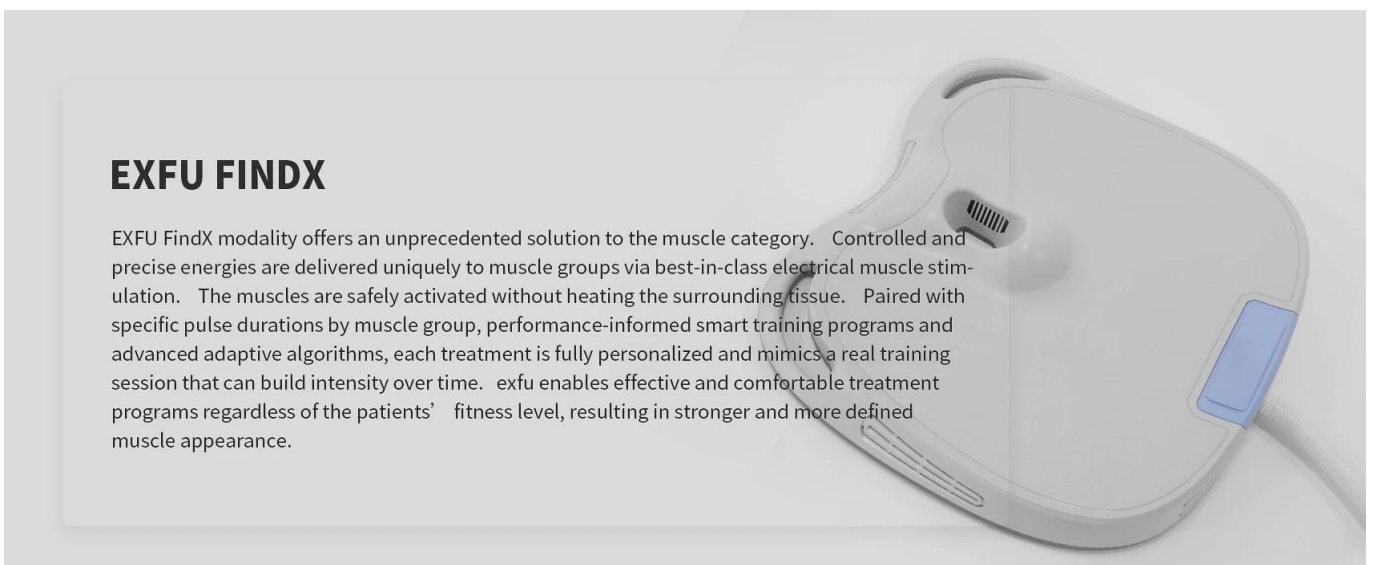

break down fat deposits and increase muscular tone and strength

Targeting 5 body parts

abdomen, arms, hips, hamstring, thighs

Stronger Stimulation

Double layer Coil generates deeper and stronger high-intensity electromagnetic effects.

Liquid Cooling Technology

TeslaSculpt equipped with liquid-cooled applicators that allow long time operation without any overheating issue.

Four Sculpting

4 Magnetic Stimulation Applicators to treat all of your concerns independently or simultaneously.

5-in-1 independent work station, 4 high-strength applicators and 1 buttock augmentation cushion, fat reduction, shaping, lifting, buttock augmentation, all have good results.

With 4K HD screen, preset different treatment parameters for men and women, it can do personalized customized treatment data.