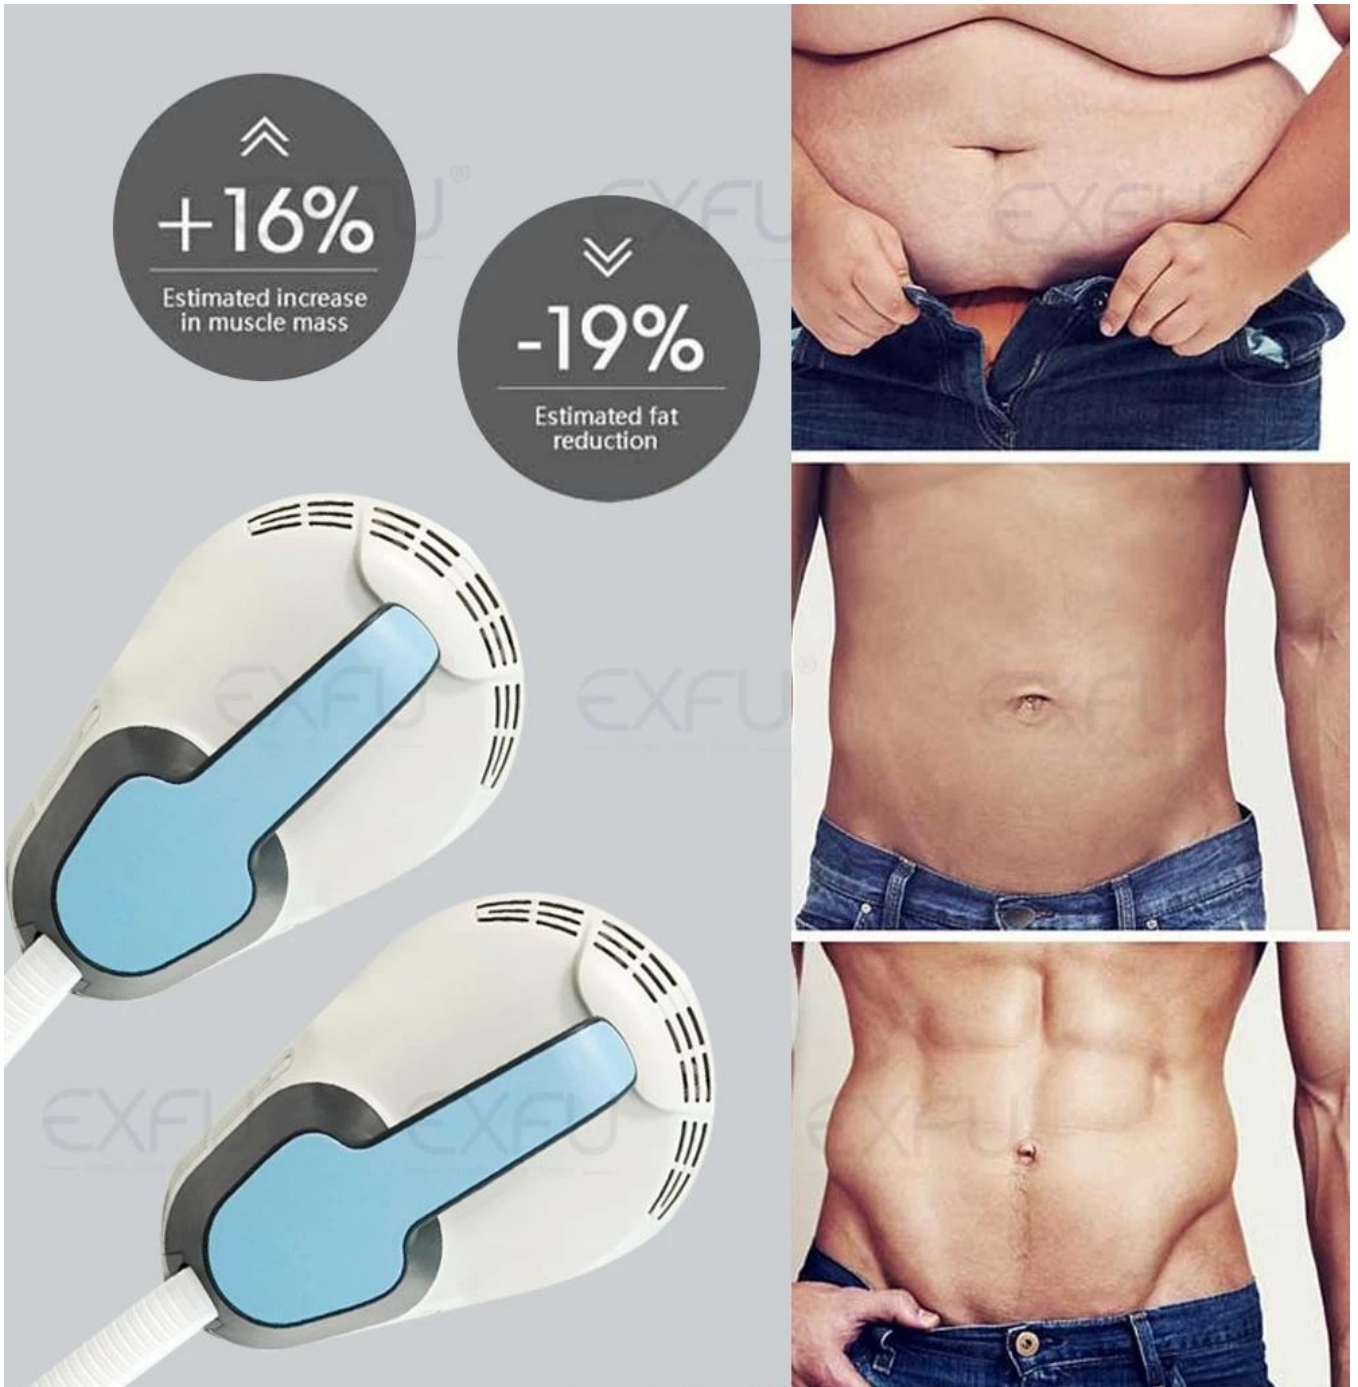

Ems slimming machine hiemt pro machine Build muscle build muscle ems body sculpting machineem for sale

EXFU FindX

Illuminate your beauty

Strip design

4 Handles

Compact system

Multifunctional

How does this machine work?

It adopts high intensity pulsed electromagnetic to build muscle and tones for the abdomen, arms, legs, and buttocks

Four handles work together

30 Mins Treatment
= 30,000 Workouts

Muscle Building

The Intensive supramaximal contractions stimulate the react of the muscles. The energy reconstructs internal structure, causing the regrowth of muscle cells, the creation of protein, and muscle fiber chains. This procedure leads the results in higher density and muscle volume.

Circulation of lymphatic improvement

The electromagnetic waves stimulate the hemoglobin, increase blood flow, lymphatic circulation. The procedure increases that dead fat cells are eliminated naturally.

High Intensity

TeslaSculpt based on high-intensity magnetic energy, which could cover big skeletal muscles of the human body, and this high-energy level allows muscle response with a deep remodeling of its inner structure.