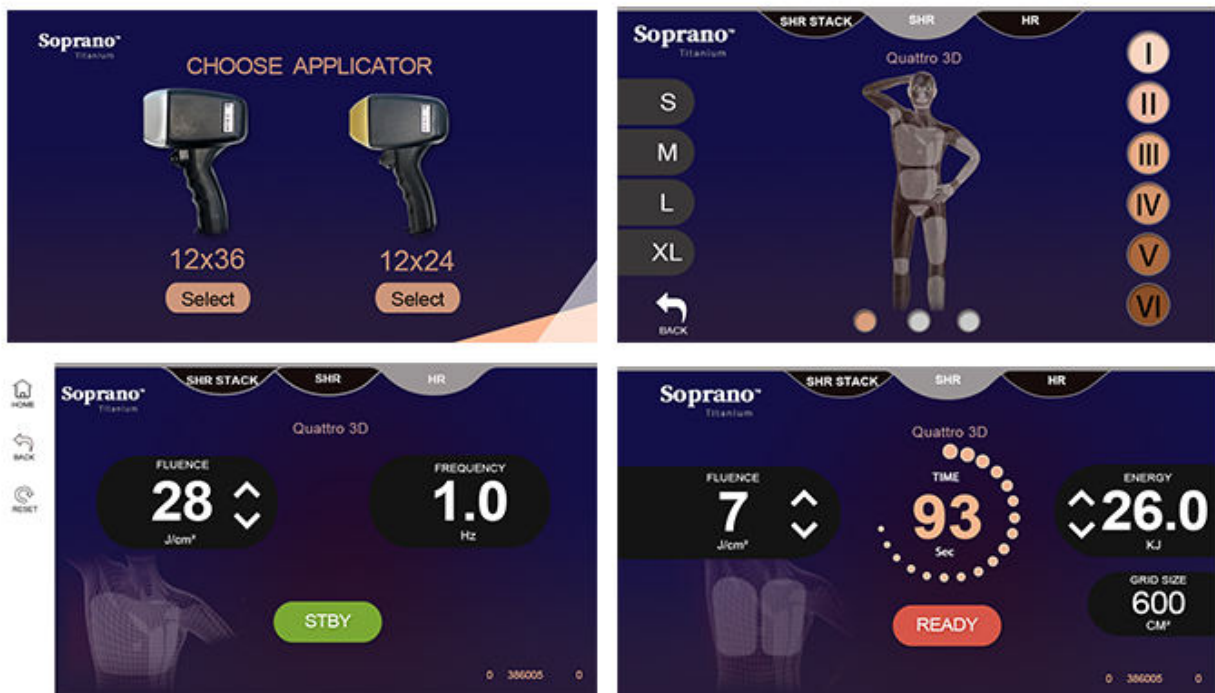

## Product Parameters

Model	808V29
Laser Type	808nm diode laser or 755/808/1064nm 3 waves combined
Display	14 inch 4K touchable screen
Wavelength	755/808/1064
shots	20-40 million shots
Energy	10~150 j/cm <sup>2</sup> , adjustable
Frequency	1-10HZ
Cooling	Compressor+air+water
Power	3500W
Spot size	12*24mm or 12*36mm for choose
Voltage	110V/ 60HZ or 220V/50HZ for choose
Net Weight	95Kg
Gross Weight	105Kg
Machine size	53*40*105cm

Box size 125\*56\*70.4

Before and after effect comparison

## 4K high definition screen system