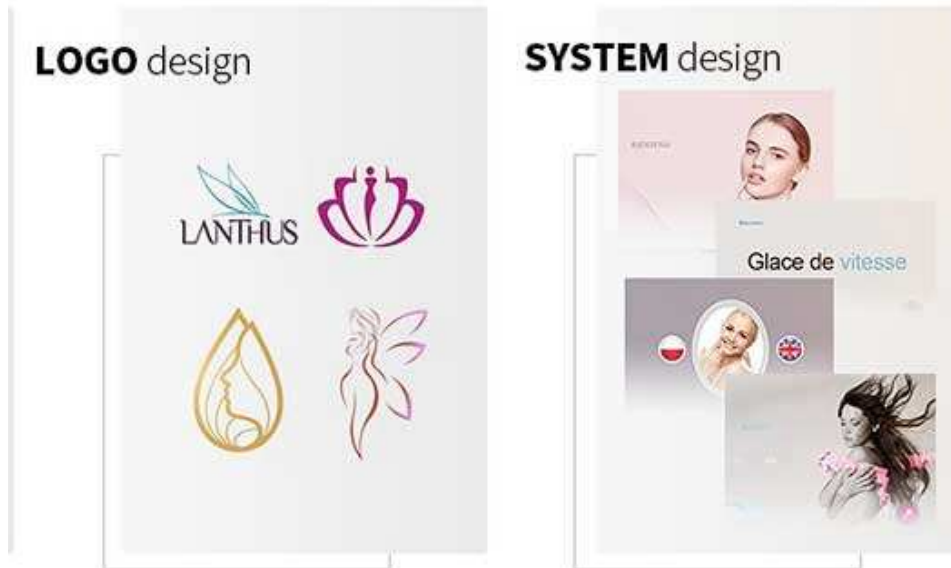

Operation System

- 14.0 inch screen
- multi-language system
- Easy to operate providing operation skills and teaching services
- Free logo and language can be customized on the scr

Custom Section

Custom section

You can customize your exclusive logo screen according to your needs

Why Choose Us