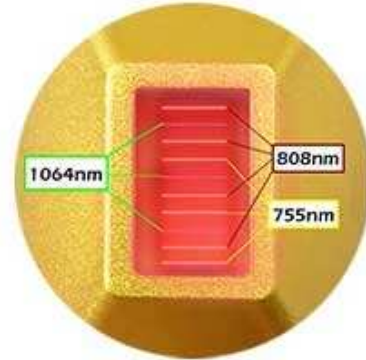

755 nm

808 nm

1064 nm

755 nm for white skin (fine, golden hair removal );

808 nm for yellow neutral skin (brown hair removal);

1064 nm for black skin (black hair removal)

### Handle display

1.Three wavelengh diode laser. 2.Golden laser bars from German or USA imporved 40,000,000+ longer lifespan. 3.Safe, Fast, Painless permanent 4.For all skin and hair style hair removal 5.14.0 inch true color touch screen with 6 skin colors.

# Handle Details

Three Wavelengths Work Together

  
**12\*20nm**  
755nm Laser  
808nm Laser  
1064nm Laser

  
**12\*35nm**  
755nm Laser  
808nm Laser  
1064nm Laser

**Waves laser combines 755nm 808nm 1064nm, suits for all skin and hair types treatment.**