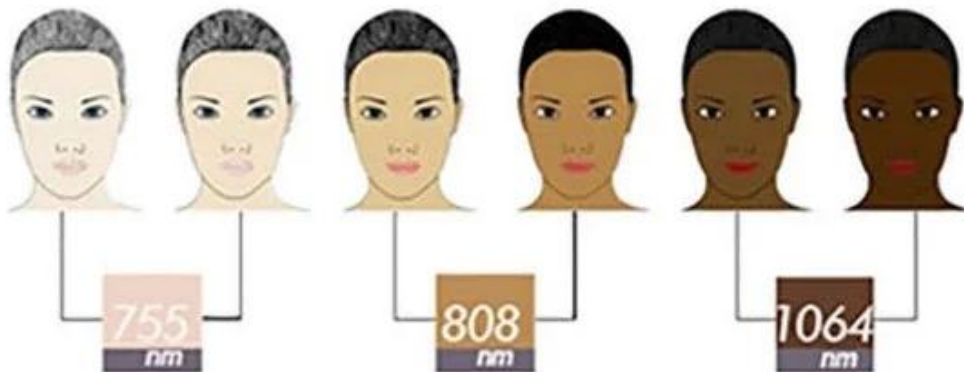

Diode Laser

15 Bar **1800W** Handle

*Increase the treatment head of nasal hair
and treat small parts easily

--Single 808 wave or 755nm/808nm/1064nm double wave and triple wave for option. For all skin type.

-Potência 1000W/1200W/1600W.

12*20mm or 12*35mm handle

Suitable for any unwanted hair on areas like face, arms, armpits, chest, back, bikini, legs...

For all skin types

755nm / 808nm / 1064 nm

The handle equipped with 3 wavelength: Alex 755nm, speed 808nm and long pulse 1064nm

Speed 808nm: Golden standard wavelength for all hair types

Alex 755nm: Specific effective for blonde hair, fine hair

Long Pulse 1064nm: Specific effective for dark, tanned skin

Treatment Effect

This is the clinical result of hair removal
It takes 3--5 times to realize
permanently hair removal

máquina de depilação programa máquina

1. Tela sensível ao toque grande de 12,4 polegadas, projetada humanizada
2. Masculino/feminino, partes do corpo, 6 tipos de pele para opção.
3. Inglês seu idioma nativo.
4. Serviço gratuito de programa OEM (logotipo/sistema...)