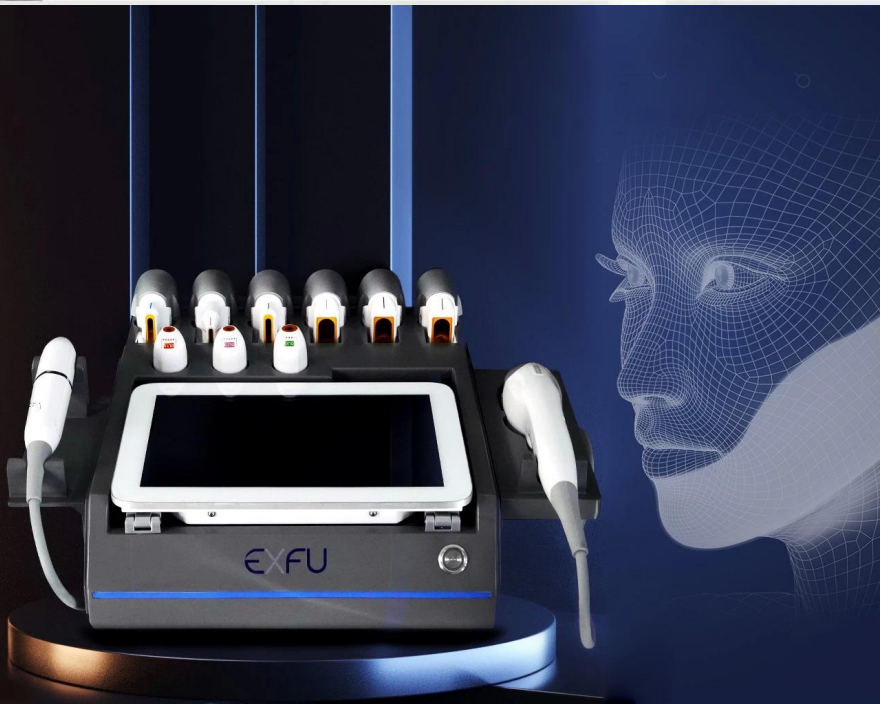

Beleza de março bom tempo! A gama completa de instrumentos de beleza da Exfu é

a sua escolha!

Cupons de \$ 800 de desconto estão sendo emitidos!

Bem-vindo a perguntar! 7X24 horas de serviço online!

The banner features a central image of the EXFU LASER machine on a dark blue background. At the top, there is a curved banner with the Alibaba.com logo and a red 'SUPER SEPTEMBER' tag. The words 'EXFU' and 'LASER' are prominently displayed in large, purple, serif font on either side of the machine. The machine itself is white with a blue accent and a monitor at the top showing a woman's face. Surrounding the main machine are several inset images: a 'start key' on the left, a 'Rotate 360°' inset showing the machine from a different angle, a '3 Wavelengths' inset with three overlapping circles labeled '755nm', '808nm', and '1064nm', a 'Rotate screen' inset showing the monitor being tilted, and a 'Medical handle' inset showing the handpiece emitting a red laser beam.

Medical handle

NEW
Portable Diode Laser

EM S
Slimming machine

EXFU™ Find X Complete 360° Body Shaping Solution

Targeting Fat, Muscle,
and Body Treatments
The Advanced 5-in-1 Solution

IPL+Laser Multifunctional Machine

7D
**Focused
Ultrasound**

[Learn More](#)

EXFU C02 Fractional Laser

Germany Imported
Fractional Head

Two Cutting
Treatment Heads

Three Private
Treatment Heads