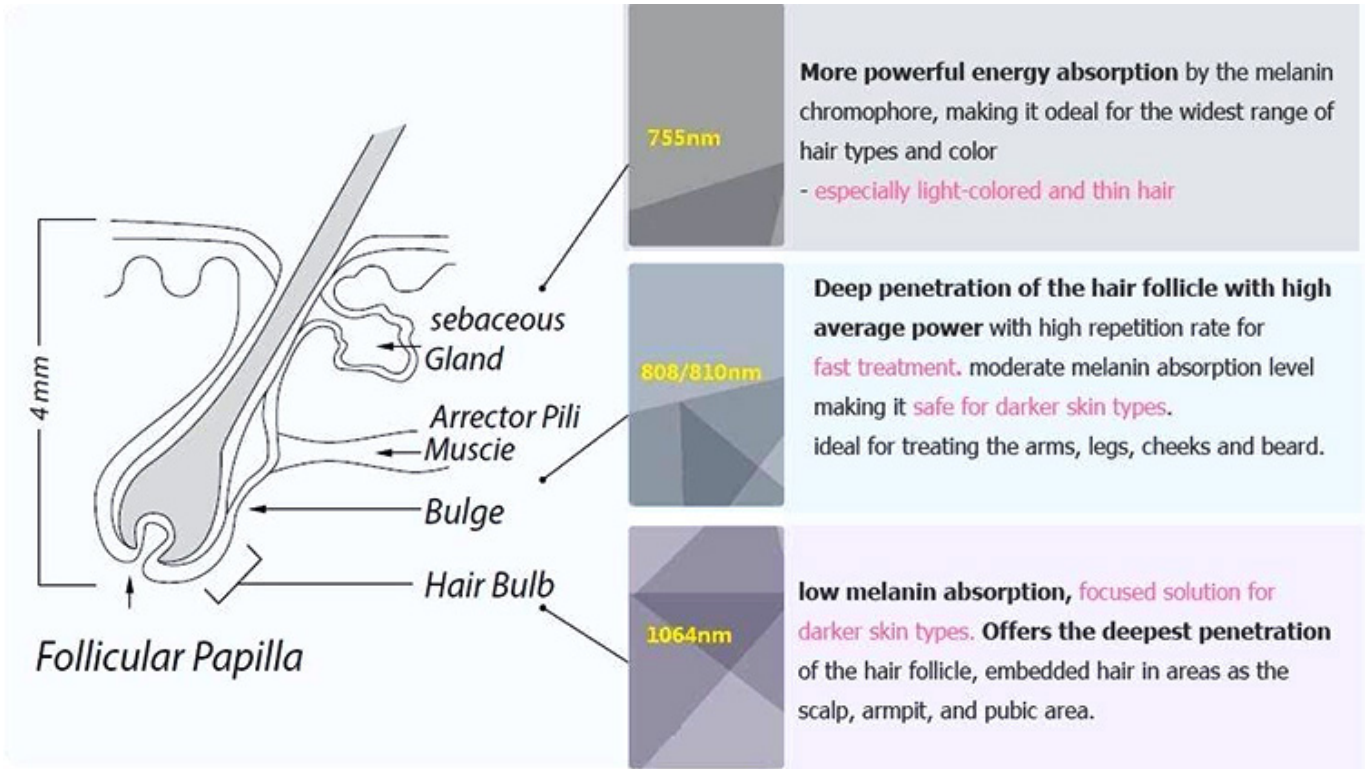

2. Resfriamento

- * ligue a máquina, esfrie imediatamente, remova imediatamente os pelos
- * bom resfriamento maior vida útil do cabo
- * efeito de depilação indolor com gelo real

12*24mm or 12*36mm handle

Suitable for any unwanted hair on areas like face, arms, armpits, chest, back, bikini, legs...

3. Uso de segurança em todos os tipos de pele

1. Alex 755nm para pele clara
2. Diodo de velocidade 808nm para pele amarela
3. Long Pulse 1064nm para pele mais escura

More powerful energy absorption by the melanin chromophore, making it ideal for the widest range of hair types and color
 - especially light-colored and thin hair

Deep penetration of the hair follicle with high average power with high repetition rate for fast treatment. moderate melanin absorption level making it safe for darker skin types.
 ideal for treating the arms, legs, cheeks and beard.

low melanin absorption, focused solution for darker skin types. Offers the deepest penetration of the hair follicle, embedded hair in areas as the scalp, armpit, and pubic area.

Hair removal comparison