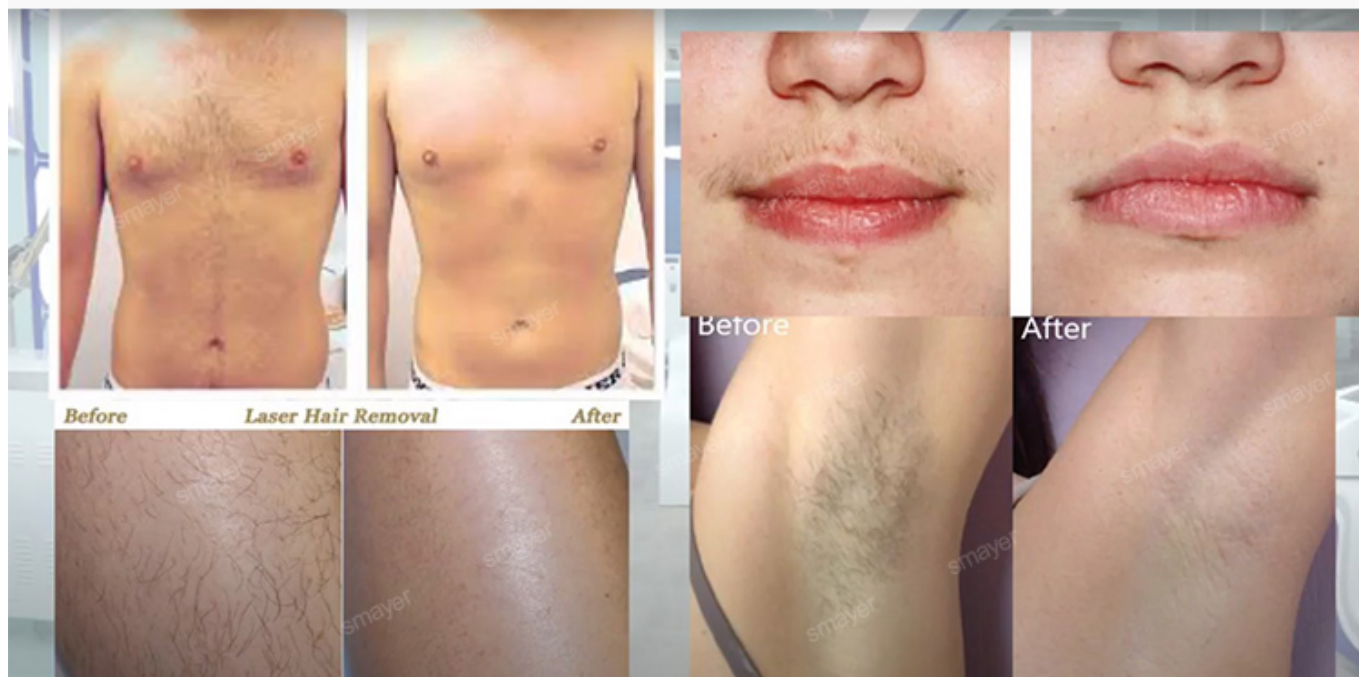

Treatment Comparison

Modelo	Laser Diodo de Platina
Tipo de laser	Alemanha/EUA importou 12 barras, 15 barras
Mostrar	Tela sensível ao toque 4K de 14 polegadas
Comprimento de onda	755nm 808nm 1064nm
Tiros	40 milhões de tiros
Energia	10~150 j/cm², ajustável
Frequência	1-10 Hz
Resfriamento	TECArefecimento a ArÁgua
Poder	3500W
Tamanho do ponto	12*24mm/12*36mm para escolher
Tensão	110 V/60 HZ ou 220 V/50 HZ para escolher