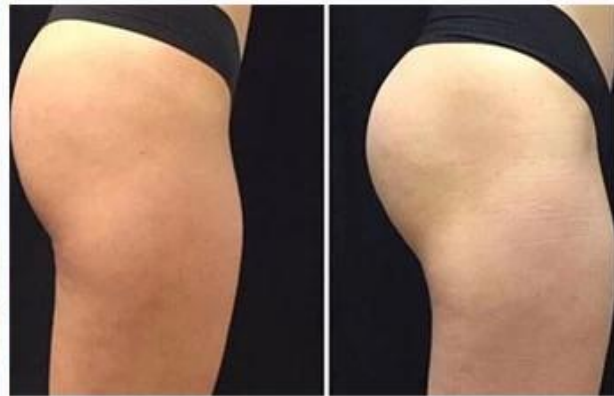

### Aplicação e Efeito do Tratamento:

- > Suitable for 6 different color skin, including the dark skin.
- > The sapphire temperature cools down 0~3°C, clients feel comfortable and painless in whole treatment.
- > Long continuous working time, ensure the works in Clinic/salon use.

# AMAZING EFFECT

Before & After

Before

Five weeks later

Eight weeks later

Before

After

Before

After

Before

After

Before

After