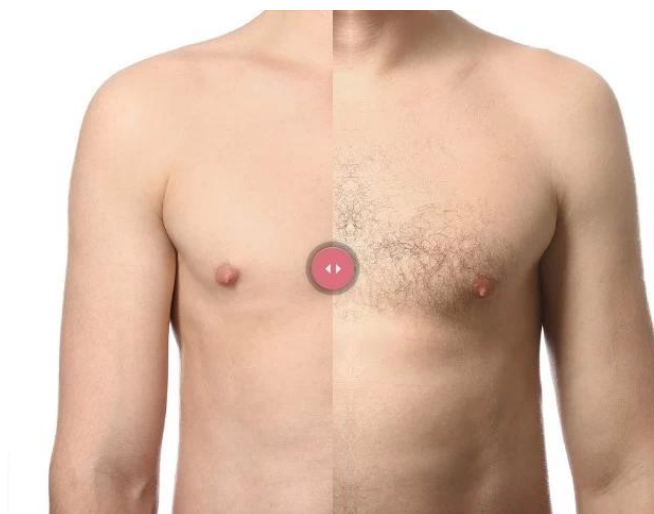

Светодиодный сенсорный экран

Умная система управления

14-дюймовый экран 4К, умный сенсорный интерфейс

* Настраиваемые предустановки лечения

* С мужчинами и женщинами, 6 стилей кожи на выбор

* Простота в эксплуатации, предоставление навыков работы и услуг по обучению

* Бесплатный логотип и язык можно настроить на экране