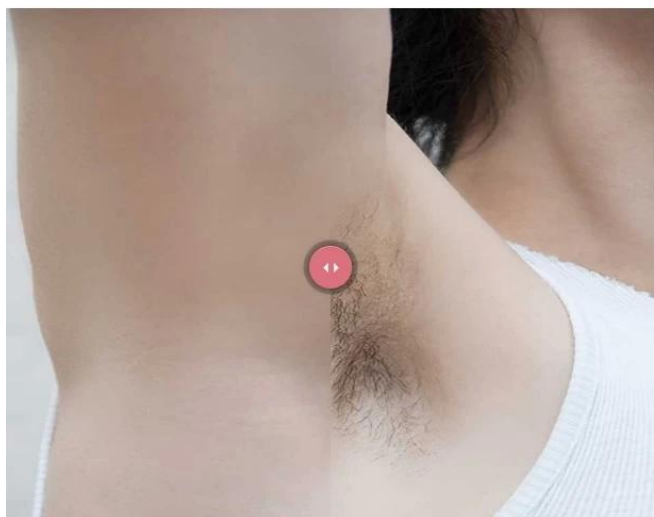

Светодиодный сенсорный экран

Умная система управления

14-дюймовый экран 4К, умный сенсорный интерфейс

* Настраиваемые предустановки лечения

* С мужчинами и женщинами, 6 стилей кожи на выбор

* Простота в эксплуатации, предоставление навыков работы и услуг по обучению

* Бесплатный логотип и язык можно настроить на экране