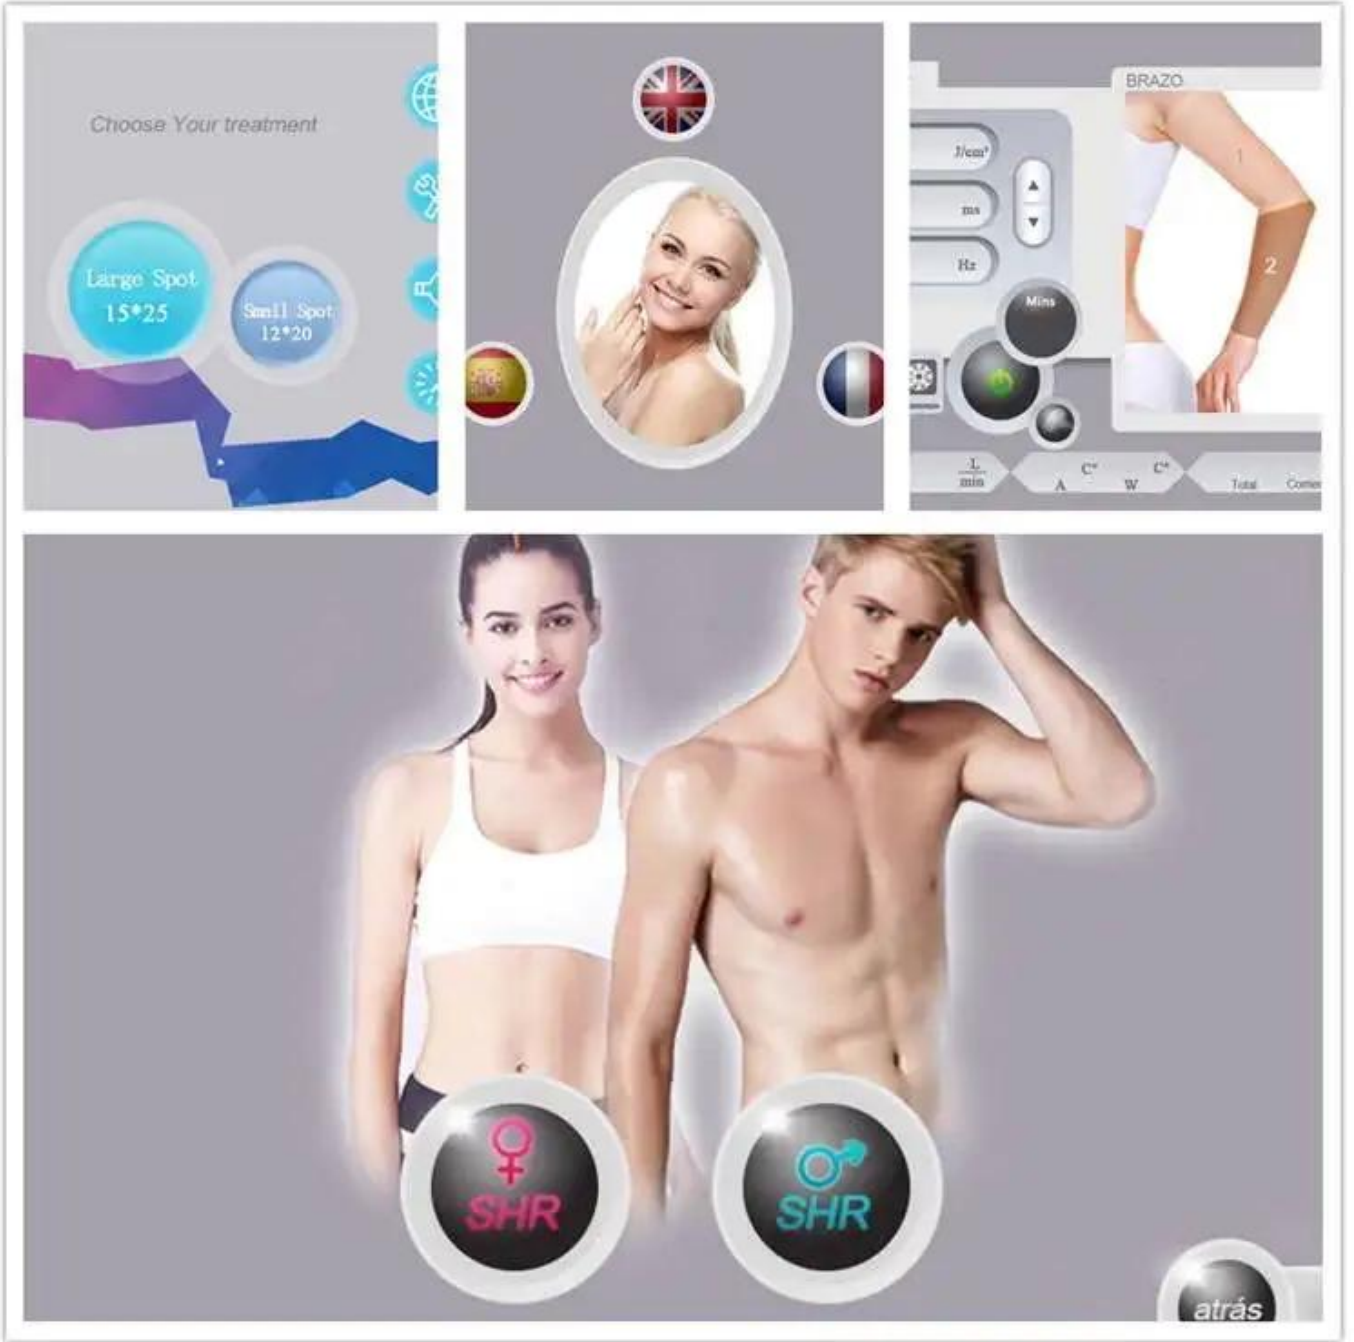

12*20mm or 12*35mm handle

Suitable for any unwanted hair on areas like face, arms, armpits, chest, back, bikini, legs...

For all skin types

755nm / 808nm / 1064 nm

The handle equipped with 3 wavelength: Alex 755nm, speed 808nm and long pulse 1064nm

Speed 808nm: Golden standard wavelength for all hair types

Alex 755nm: Specific effective for blonde hair, fine hair

Long Pulse 1064nm: Specific effective for dark, tanned skin

Treatment Effect

This is the clinical result of hair removal
It takes 3--5 times to realize
permanently hair remoavl

Makine Programı epilasyon makinesi

1. 12,4 inç büyük dokunmatik ekran, insanlaştırılmış tasarlanmış
2. Erkek/dişi, vücut parçaları, seçenek için 6 cilt tipi.
3. İngilizceana diliniz.
4. Ücretsiz OEM program servisi(logo/sistem...)