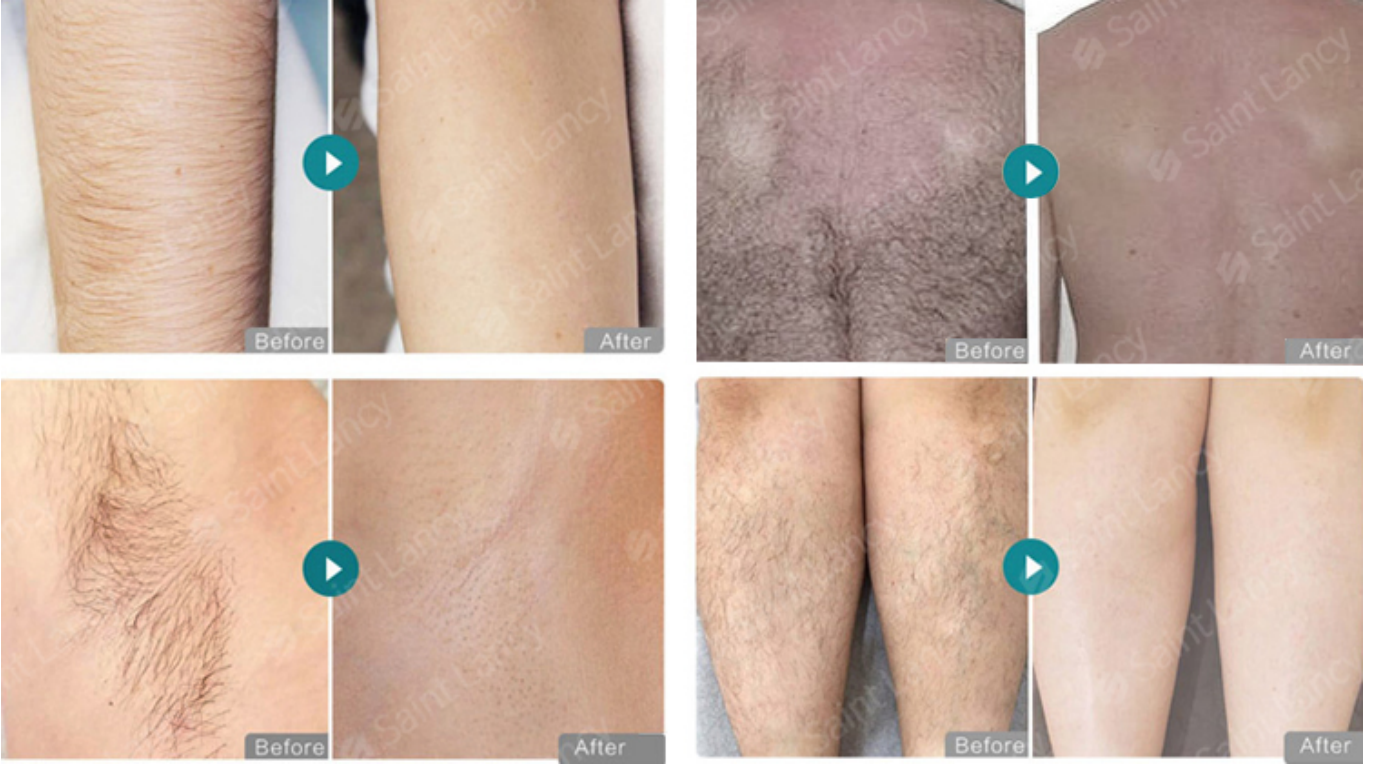

Ekran görüntüsü

1) Büyük boy: 14 inç renkli dokunmatik ekran kullanıldı.
2) Çoklu dil: üç çeşit cilt tipi seçeneği, kullanımı kolay.
3) OEM hizmeti: logonuz makine ekranına ücretsiz olarak eklenebilir, özel dilinizi kabul edin.