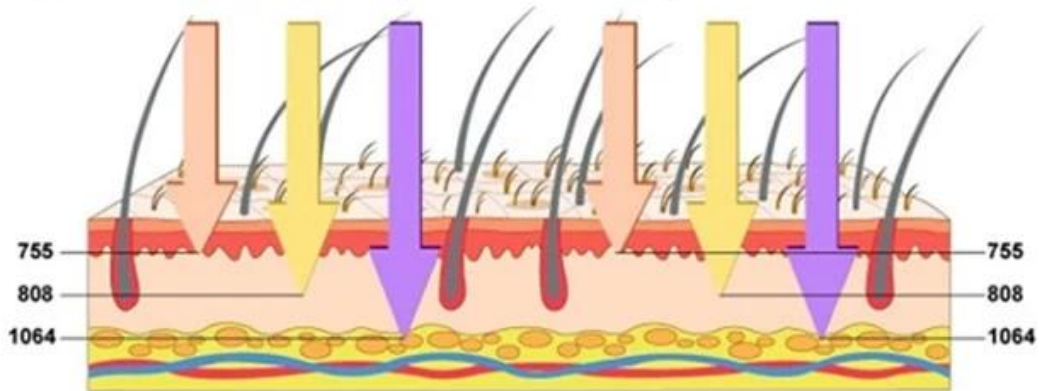

Kolu gsterisi

12*24mm or 12*36mm handle

Suitable for any unwanted hair on areas like face, arms, armpits, chest, back, bikini, legs...

- >>> Big Spot Büyüklüğü 12*20mm, 12*35mm for option
- >>> Laser technology, big power 10bar 1200W, 12 bar 1800W
- >>> 300g handle, light weight, free quick slide treatment

>>> New nose hair treatment head, applicable to small part treatment
>>> 1 minute refrigeration frosting, painless treatment experience

ALEX 755nm
For white skin
(fine, golden hair removal)

SPEED 810nm
For yellow neutral skin
(brown hair removal)

YAG 1064nm
For black skin
(black hair removal)

Treatment Effect

This is the clinical result of hair removal
It takes 3--5 times to realize
permanently hair removal

- * Süper havalı dokunma deneyimi sunan 4K 14 inç Ekran.
- * OEM hizmeti kabul edilir. ayar parametresi tamam.
- * Logonuzu ve dilinizi ücretsiz ekleyin