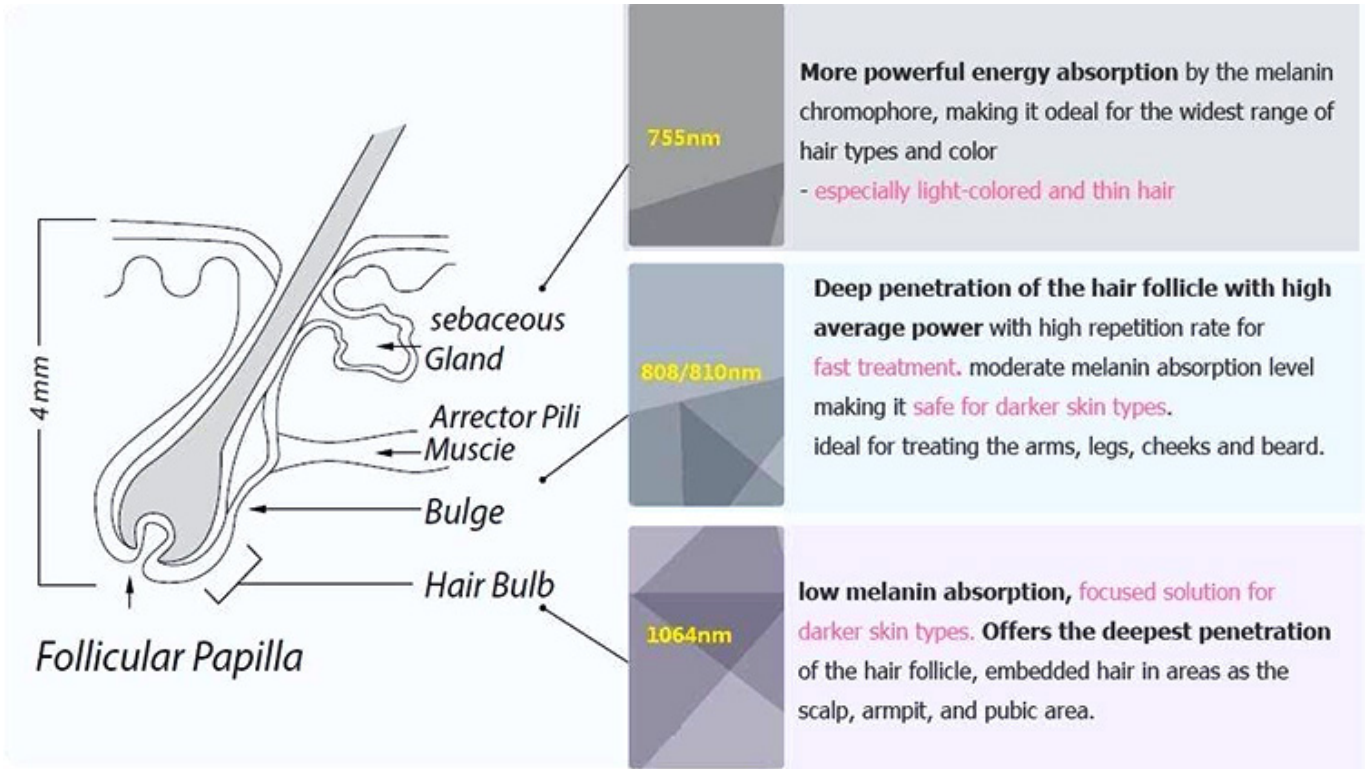

More powerful energy absorption by the melanin chromophore, making it odeal for the widest range of hair types and color
- especially light-colored and thin hair

Deep penetration of the hair follicle with high average power with high repetition rate for fast treatment. moderate melanin absorption level making it safe for darker skin types.
ideal for treating the arms, legs, cheeks and beard.

low melanin absorption, focused solution for darker skin types. Offers the deepest penetration of the hair follicle, embedded hair in areas as the scalp, armpit, and pubic area.

Hair removal comparison

The real picture taken by the customer

Different parts of men and women, as well as different skin colors can have very good hair removal results, they all get a permanent and painless hair removal experience