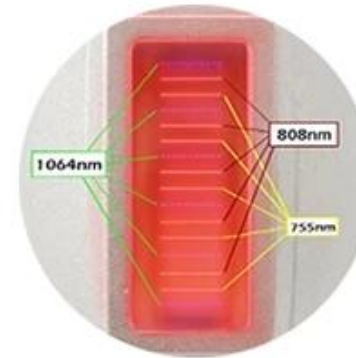

Çok işlevli salonun favorisi IPL elight hassas cilt ve çilleri kaldır diyot lazer epilasyon makinesi

*Elight kolu İngiltere lambasını kullanır, 150.000-30.000 atış

* Diyot lazer: 755nm808nm1064nm

Three wavelengths work together

12*24mm² {

12*35mm² {

**Suitable for hair removal on any part of the body,
Such as arms, legs, face, armpits, back, chest, etc.**

ELIGHT HANDLE

specification

- High-quality: Elight handpiece with super cooling system
- Optional Spot Size 15*50mm, 15*35mm
- Long shots time: 150000 times
- 7 filters: 420/510/560/585/640/690/755nm
Standard: 420/510/680nm

• Big spot size

808 handle uses large light spot of 12× 35 mm, with large processing area and higher working efficiency. The E light handle uses a 15 × 50 mm large light spot.

808 handle

E light handle

• Cooling Effect