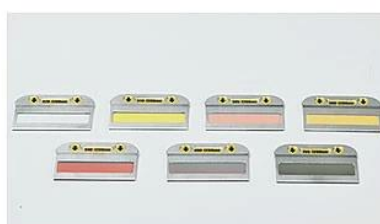

• Big spot size

808 handle uses large light spot of 12× 35 mm, with large processing area and higher working efficiency. The E light handle uses a 15 × 50 mm large light spot.

808 handle

E light handle

• Cooling Effect

The handle adopts refrigeration effect, which can effectively cool the skin in the treatment process and improve the comfort of treatment.

• E light lamp

The e light handle uses IPL lamps imported from the United Kingdom, which emit light up to 150,000 times and have a longer service life.

• Rf function

The e light handle is added with RF function, and the RF function after depilation can achieve the effect of tightening and lifting.

• Optical filter

The e light handle is equipped with seven filters, which can be used for different treatments and different skin colors to select the corresponding filters, thus making the operation more convenient.