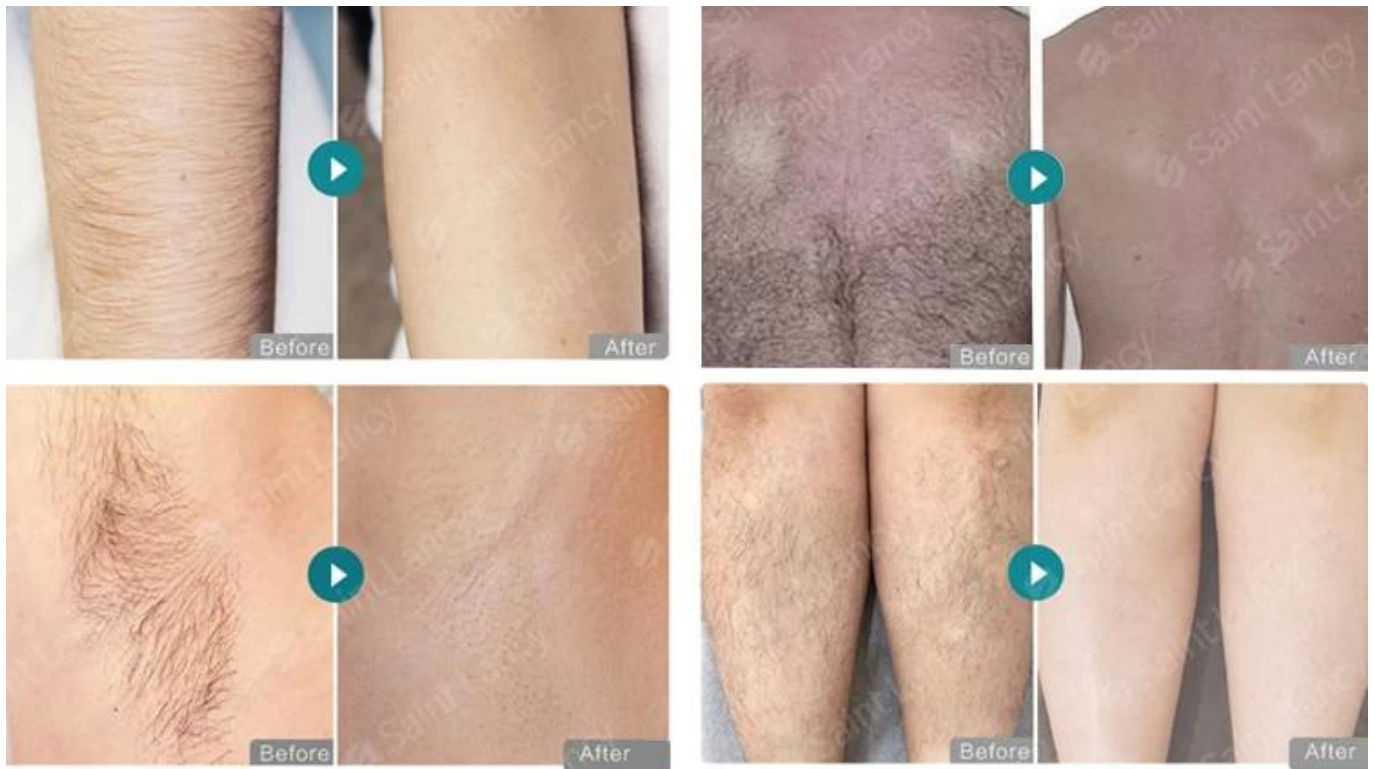

12*24mm² {

12*35mm² {

**Suitable for hair removal on any part of the body,
Such as arms, legs, face, armpits, back, chest, etc.**

ELIGHT HANDLE

specification

- High-quality: Elight handpiece with super cooling system
- Optional Spot Size 15*50mm, 15*35mm
- Long shots time: 150000 times
- 7 filters: 420/510/560/585/640/690/755nm
Standard: 420/510/680nm

2in1 Multifunction

808 handle

Painless hair removal, Permanent hair removal,
Suitable for all skin tones.

Elight handle

Elight for hair removal, skin rejuvenation,
vascular therapy, pigmentation therapy, acne therapy.