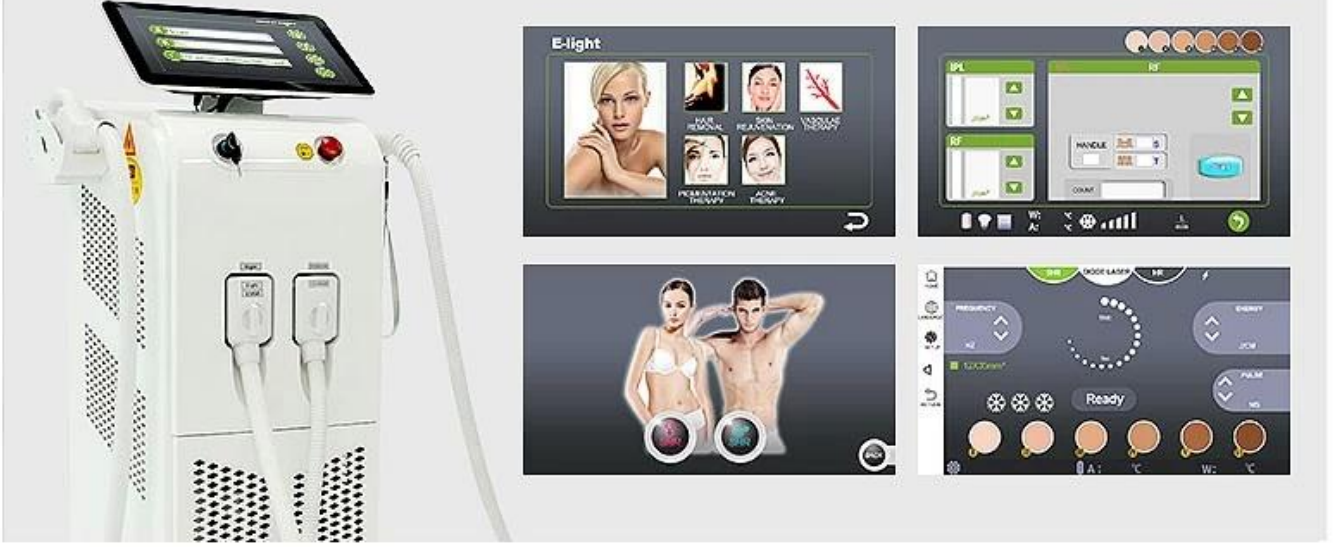

The handle adopts refrigeration effect, which can effectively cool the skin in the treatment process and improve the comfort of treatment.

• E light lamp

The e light handle uses IPL lamps imported from the United Kingdom, which emit light up to 150,000 times and have a longer service life.

• Rf function

The e light handle is added with RF function, and the RF function after depilation can achieve the effect of tightening and lifting.

• Optical filter

The e light handle is equipped with seven filters, which can be used for different treatments and different skin colors to select the corresponding filters, thus making the operation more convenient.

14inch true touch screen

6 kinds skin type for choice. accept ODM OEM Service.

The new **14-inch** screen is clear easy to operate.

Ürün tanıtımı ve kullanım detayları hakkında daha fazla bilgi için lütfen hemen bize danışın.