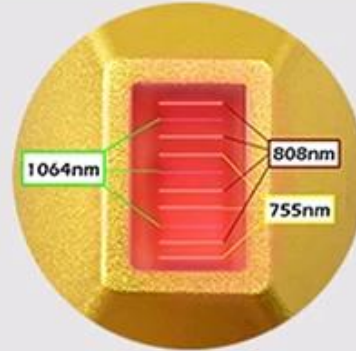

2in1 multifunctional combined hair removal machine

*Hair removal and skin rejuvenation
One machine double effect*

808+Elight

Ürün Açıklaması

Real shot display

808 handle

Elight handle

Diyot lazerElight/IPL kolları tek bir makinede

Çok işlevli salonun favorisi IPL elight hassas cilt ve çilleri kaldır diyot lazer epilasyon makinesi

*Elight kolu İngiltere lambasını kullanır, 150.000-30.000 atış

* Diyot lazer: 755nm808nm1064nm

Three wavelengths work together

12*24mm² {

12*35mm² {

**Suitable for hair removal on any part of the body,
Such as arms, legs, face, armpits, back, chest, etc.**

ELIGHT HANDLE

specification

- High-quality: Elight handpiece with super cooling system
- Optional Spot Size 15*50mm, 15*35mm
- Long shots time: 150000 times
- 7 filters: 420/510/560/585/640/690/755nm
Standard: 420/510/680nm

• Big spot size

808 handle uses large light spot of 12× 35 mm, with large processing area and higher working efficiency. The E light handle uses a 15 × 50 mm large light spot.

808 handle

E light handle

• Cooling Effect