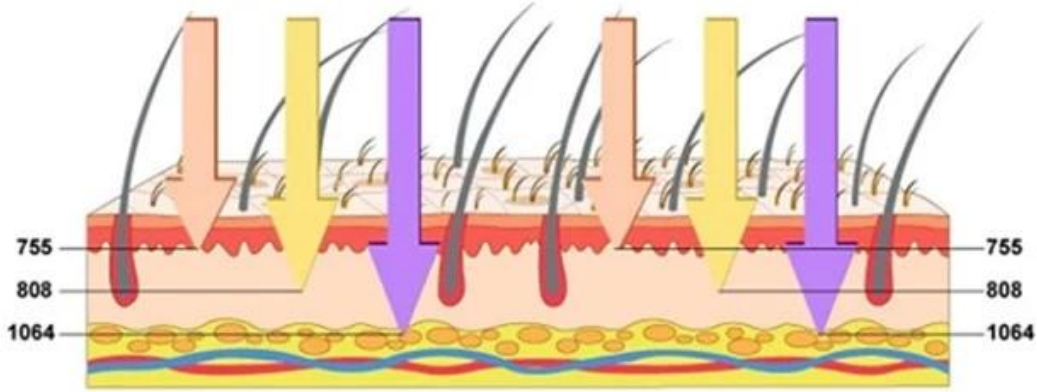

**1 dakikada hızlı buzlanma, rahat ve ağrısız tedavi deneyimi**

**Two colors, two spot sizes are optional**

Suitable for any unwanted hair on areas like face, arms, armpits, chest, back, bikini, legs...

7558081064nm, tüm cilt tiplerinde kalıcı epilasyon için uygundur

**ALEX 755nm**  
**For white skin**  
(fine, golden hair removal )

**SPEED 810nm**  
**For yellow neutral skin**  
(brown hair removal)

**YAG 1064nm**  
**For black skin**  
(black hair removal)