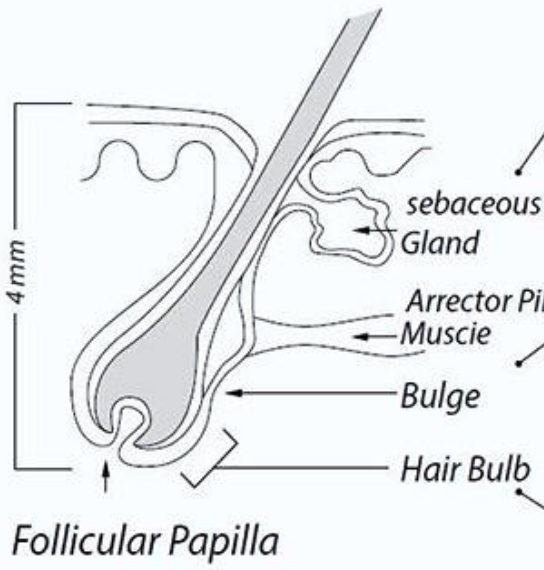

One minute cooling -27°C

Best TEC Cooling system
hair remover laser

Halletmek

- 1.12*20mm sap, yüz epilasyon ve diğer küçük yerler gibi vücudun küçük kısımlarında olabilir.
- 2.12*35mm, sırt, kol ve bacak gibi vücudun geniş bölgelerinde kullanılabilir
3. İthal ABD lazer yığını, güçlü enerji, en uzun kullanım ömrü ile. bu hat lazer epilasyon makinesinde en iyi lazer

755nm

More powerful energy absorption by the melanin chromophore, making it odeal for the widest range of hair types and color
- especially light-colored and thin hair

808/810nm

Deep penetration of the hair follicle with high average power with high repetition rate for fast treatment. moderate melanin absorption level making it safe for darker skin types.
ideal for treating the arms, legs, cheeks and beard.

1064nm

low melanin absorption, focused solution for darker skin types. Offers the deepest penetration of the hair follicle, embedded hair in areas as the scalp, armpit, and pubic area.

Hair removal principle